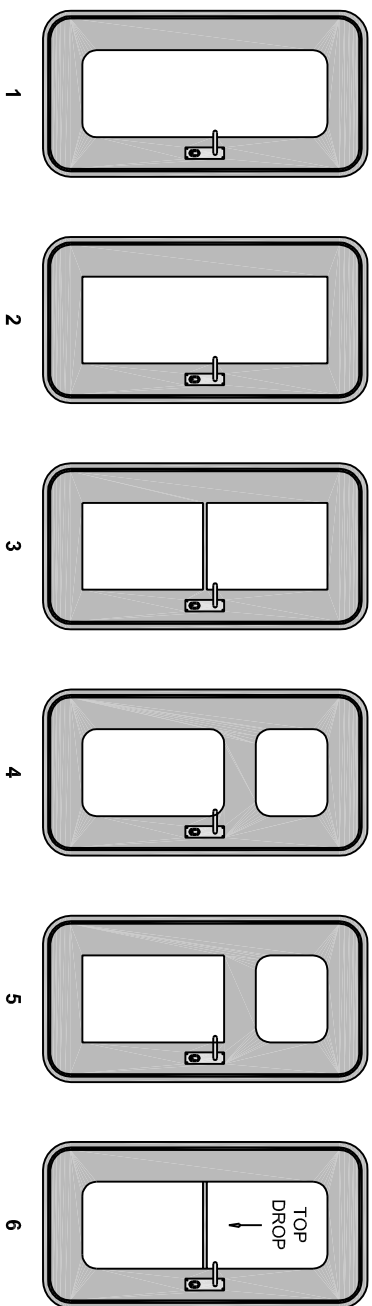

HDR-3-C 3" CUTOUT RADIUS INTERIOR CLAMP ONLY

INTERIOR CLAMP

HDW-3-E EXTERIOR MOUNT or HDW-3-C INTERIOR CLAMP

EXTERIOR MOUNT

HDR-4-C 3" CUTOUT RADIUS INTERIOR CLAMP ONLY

HDW-4-C INTERIOR CLAMP or HDW-4-E EXTERIOR MOUNT

INTERIOR CLAMP

EXTERIOR MOUNT