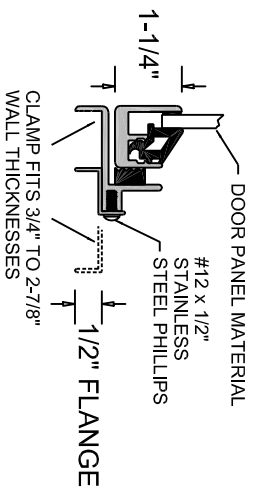

HDR-3-C 3" CUTOUT RADIUS INTERIOR CLAMP ONLY

INTERIOR CLAMP

HDW-3-E EXTERIOR MOUNT or HDW-3-C INTERIOR CLAMP

EXTERIOR MOUNT

HDR-4-C 3" CUTOUT RADIUS INTERIOR CLAMP ONLY

HDW-4-C INTERIOR CLAMP or HDW-4-E EXTERIOR MOUNT

INTERIOR CLAMP

EXTERIOR MOUNT