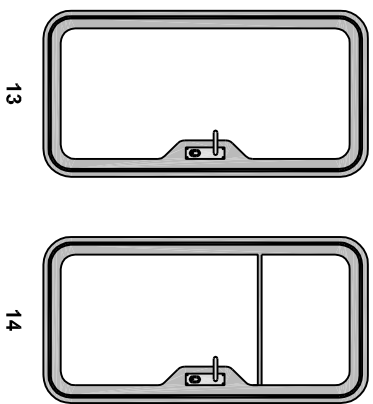

HDR-3-C 3" CUTOUT RADIUS INTERIOR CLAMP ONLY

INTERIOR CLAMP

HDW-3-E EXTERIOR MOUNT or HDW-3-C INTERIOR CLAMP

EXTERIOR MOUNT

HDR-4-C 3" CUTOUT RADIUS INTERIOR CLAMP ONLY

HDW-4-C INTERIOR CLAMP or HDW-4-E EXTERIOR MOUNT

INTERIOR CLAMP

EXTERIOR MOUNT